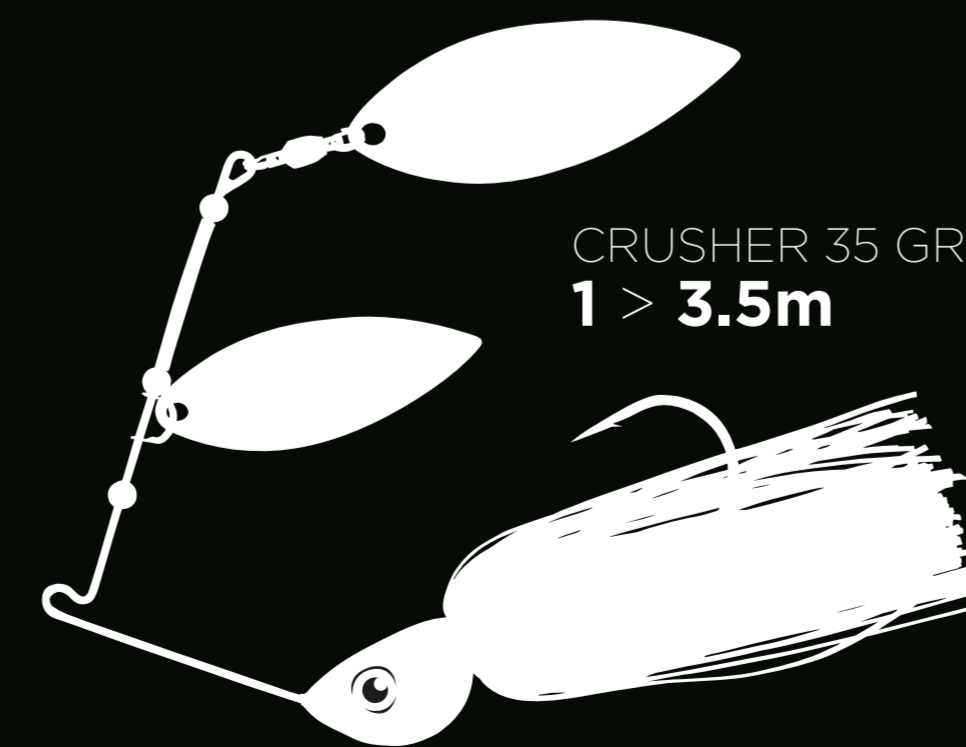

## SWIMMING DEPTH

FOR AUTHENTIC SPORTS FISHERMEN • SALT & FRESH WATER

DUNKLE 7"  
0.05 > 0.5m

DUNKLE 5"  
0.05 > 0.5m

DEXTER JERK 120 S  
0.1 > 1m

CRAZY CRUSHER 14 GR.  
0.05 > 0.5m

DERA BALL  
0.05 > 0.3m

ARNAUD 110 F  
0.3 > 0.6m

GANTIA 180  
0.1 > 0.6m

CRAZY CRUSHER 21 GR.  
0.05 > 1m > +

GANTAREL  
0.6m

DEXTER JERK 70  
0.1 > 0.6m

ARNAUD 100 F  
0.5 > 1m

GANTAREL JR.  
0.8 > 1m

RERANGE 110 SP  
0.8 > 1m

MAG SQUAD 128 SP  
0.5 > 1.5m

CRUSHER 14 GR.  
0.5 > 2m

RERANGE 130 SP  
1 > 1.5m

DD ARNAUD 100 SP  
3m

CRUSHER 35 GR.  
1 > 3.5m

PONYTAIL 120  
4m

0.5m

1m

2m